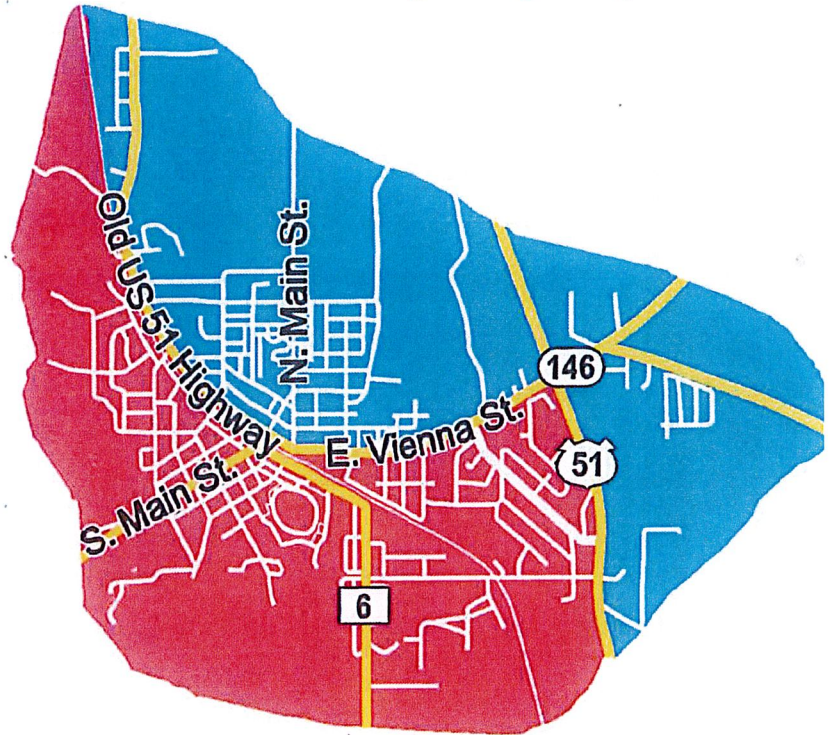

# 2026 RECYCLING

## 2026 Recycle Dates

Red

Blue

Jan 9	July 10	<b>Jan 3*</b>	July 3
Jan 23	July 24	Jan 16	July 17
Feb 6	Aug 7	Jan 30	July 31
Feb 20	Aug 21	Feb 13	Aug 14
Mar 6	Sep 4	Feb 27	Aug 28
Mar 20	Sep 18	Mar 13	<b>Sep 11</b>
April 3	Oct 2	Mar 27	Sept 25
April 17	Oct 16	April 10	Oct 9
May 1	Oct 30	April 24	Oct 23
May 15	Nov 13	May 8	Nov 6
<b>May 29</b>	<b>Nov 28*</b>	May 22	Nov 20
June 12	Dec 11	June 5	Dec 4
June 26	<b>Dec 26*</b>	June 19	Dec 18

## Anna Recycling Map

*\*Bold denotes Holiday*